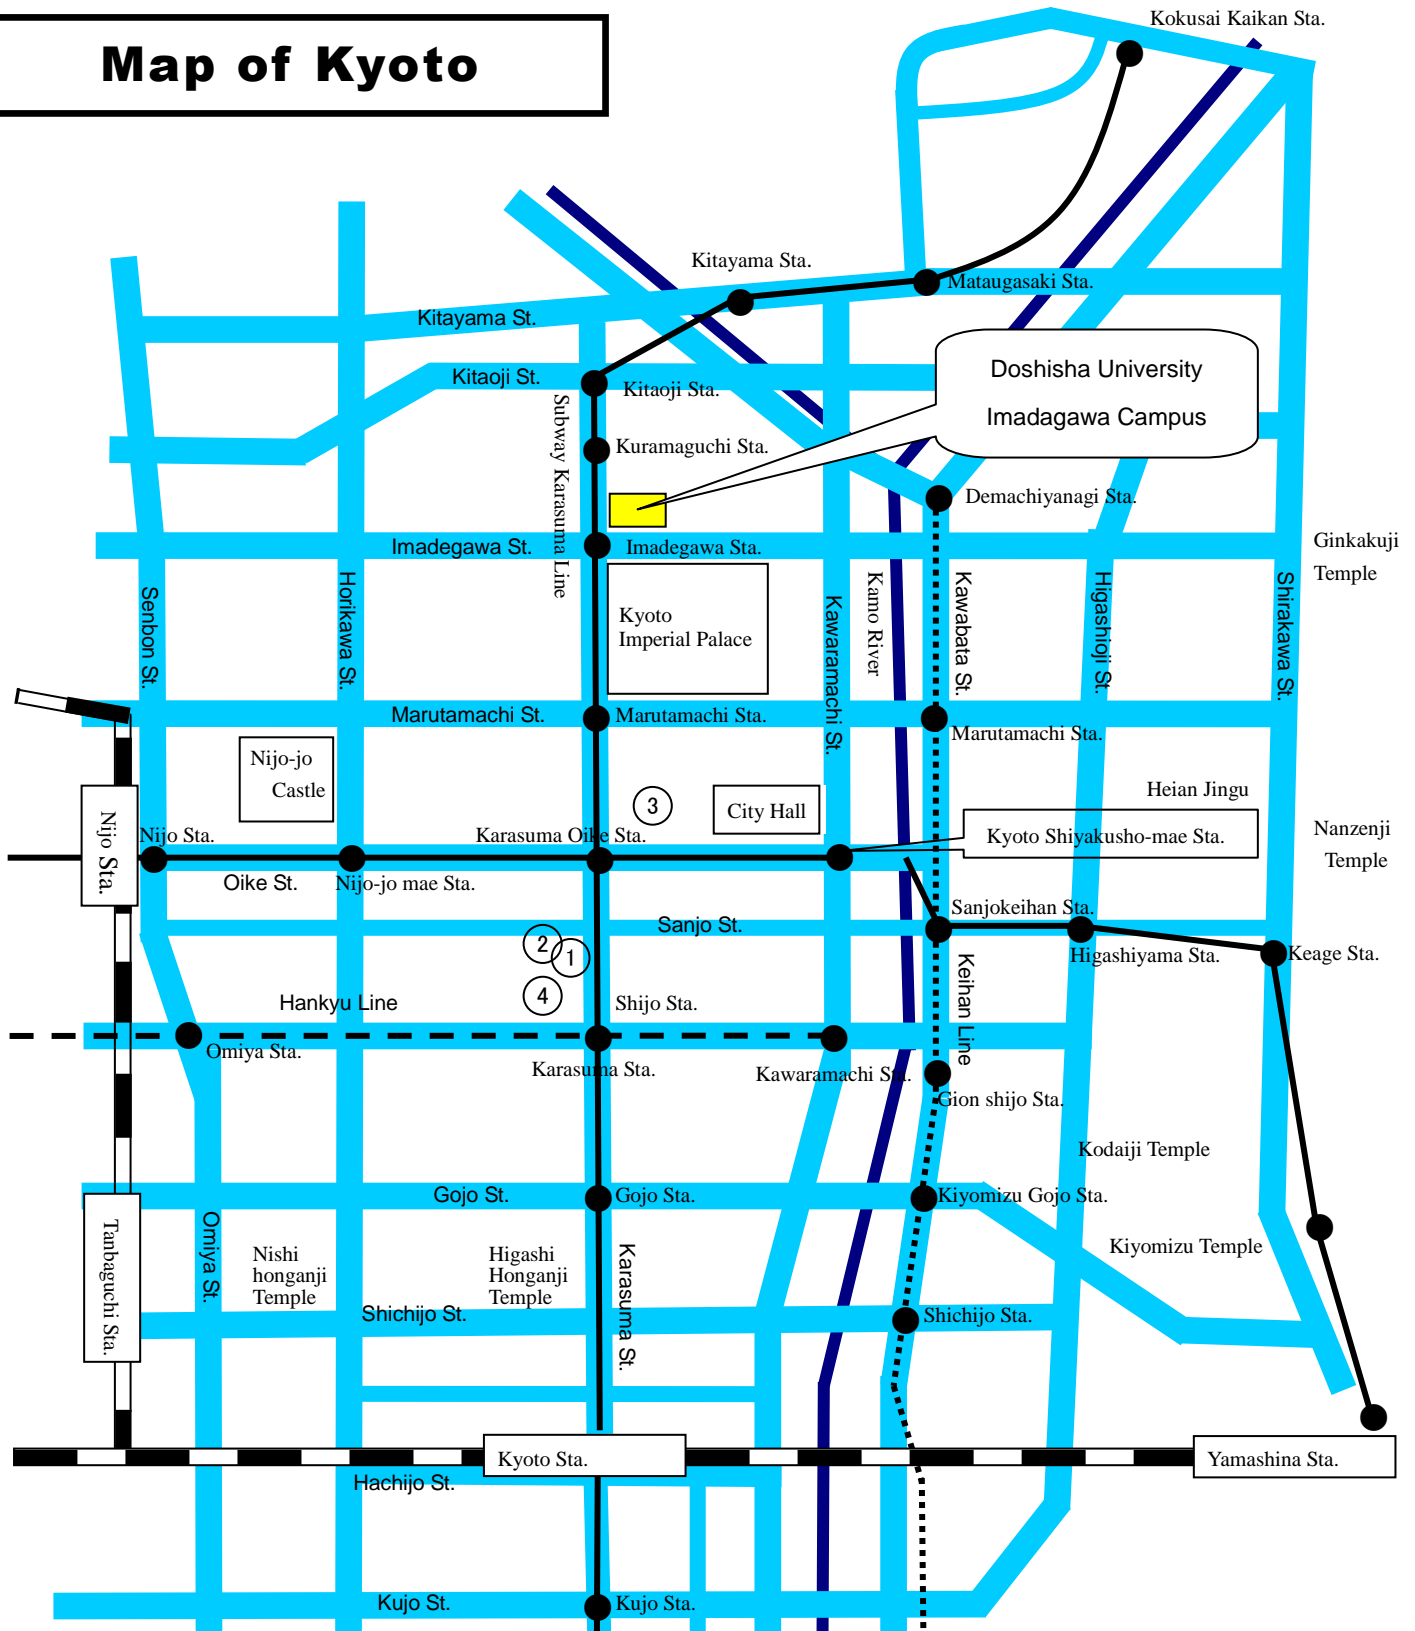

Map of Kyoto

1. Hotel Monterey Kyoto

2. Mitsui Garden Hotel Kyoto Sanjo

3. Hearton Hotel Kyoto

4. Viainn Kyoto Shijo Muromachi